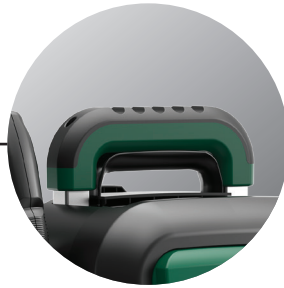

AI
ALUMINUM
PUMP HEAD

Telescopic handle

ON/OFF Switch

High pressure hose /
pump quick coupling: to
put away the high pressure
hose after use quickly and
easily

Handle for horizontal
transport and large wheels
with rubber tread: easy to
transport both horizontally
and on wheels.

LAVOR

Standard equipment

Gun with quick coupling

Variojet nozzle

Turbo nozzle

High pressure hose 6m

Water filter

Foam System

Lance with quick coupling

Rotating brush

Arrow3 150

cod. 36063-00084 | EAN 8013298221431

150 bar max

450 l/h

2100 W

220/240V - 50/60 Hz